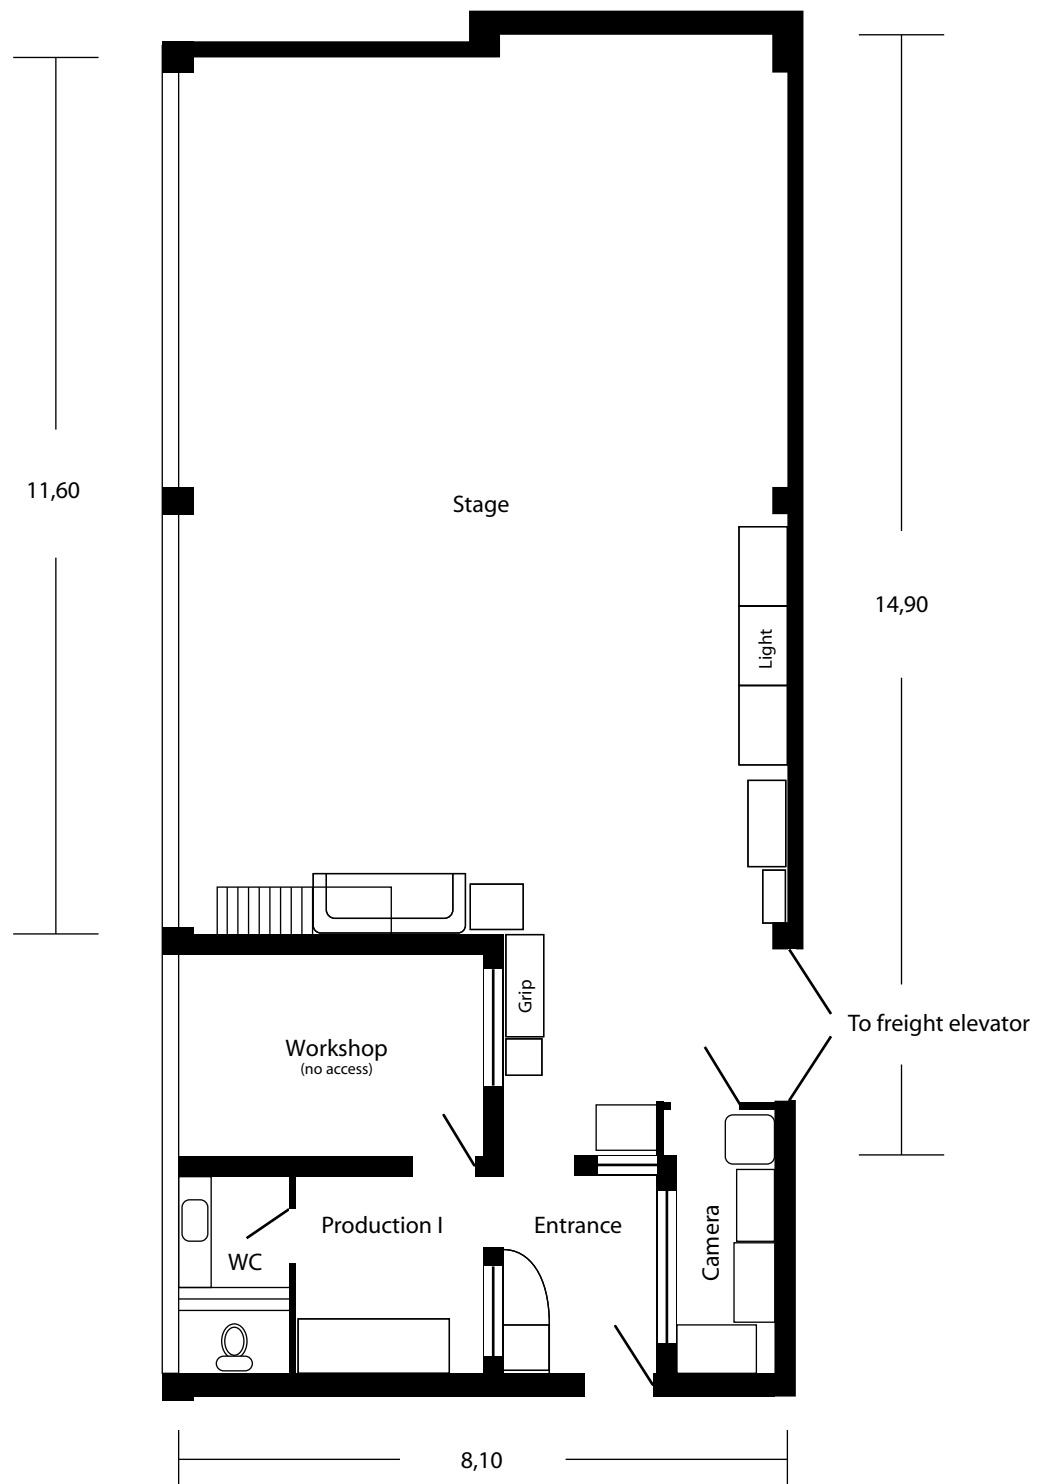

## Floorplan Stage

1:100

Total: ca. 160qm  
Stage area: ca. 105qm

## Upper level